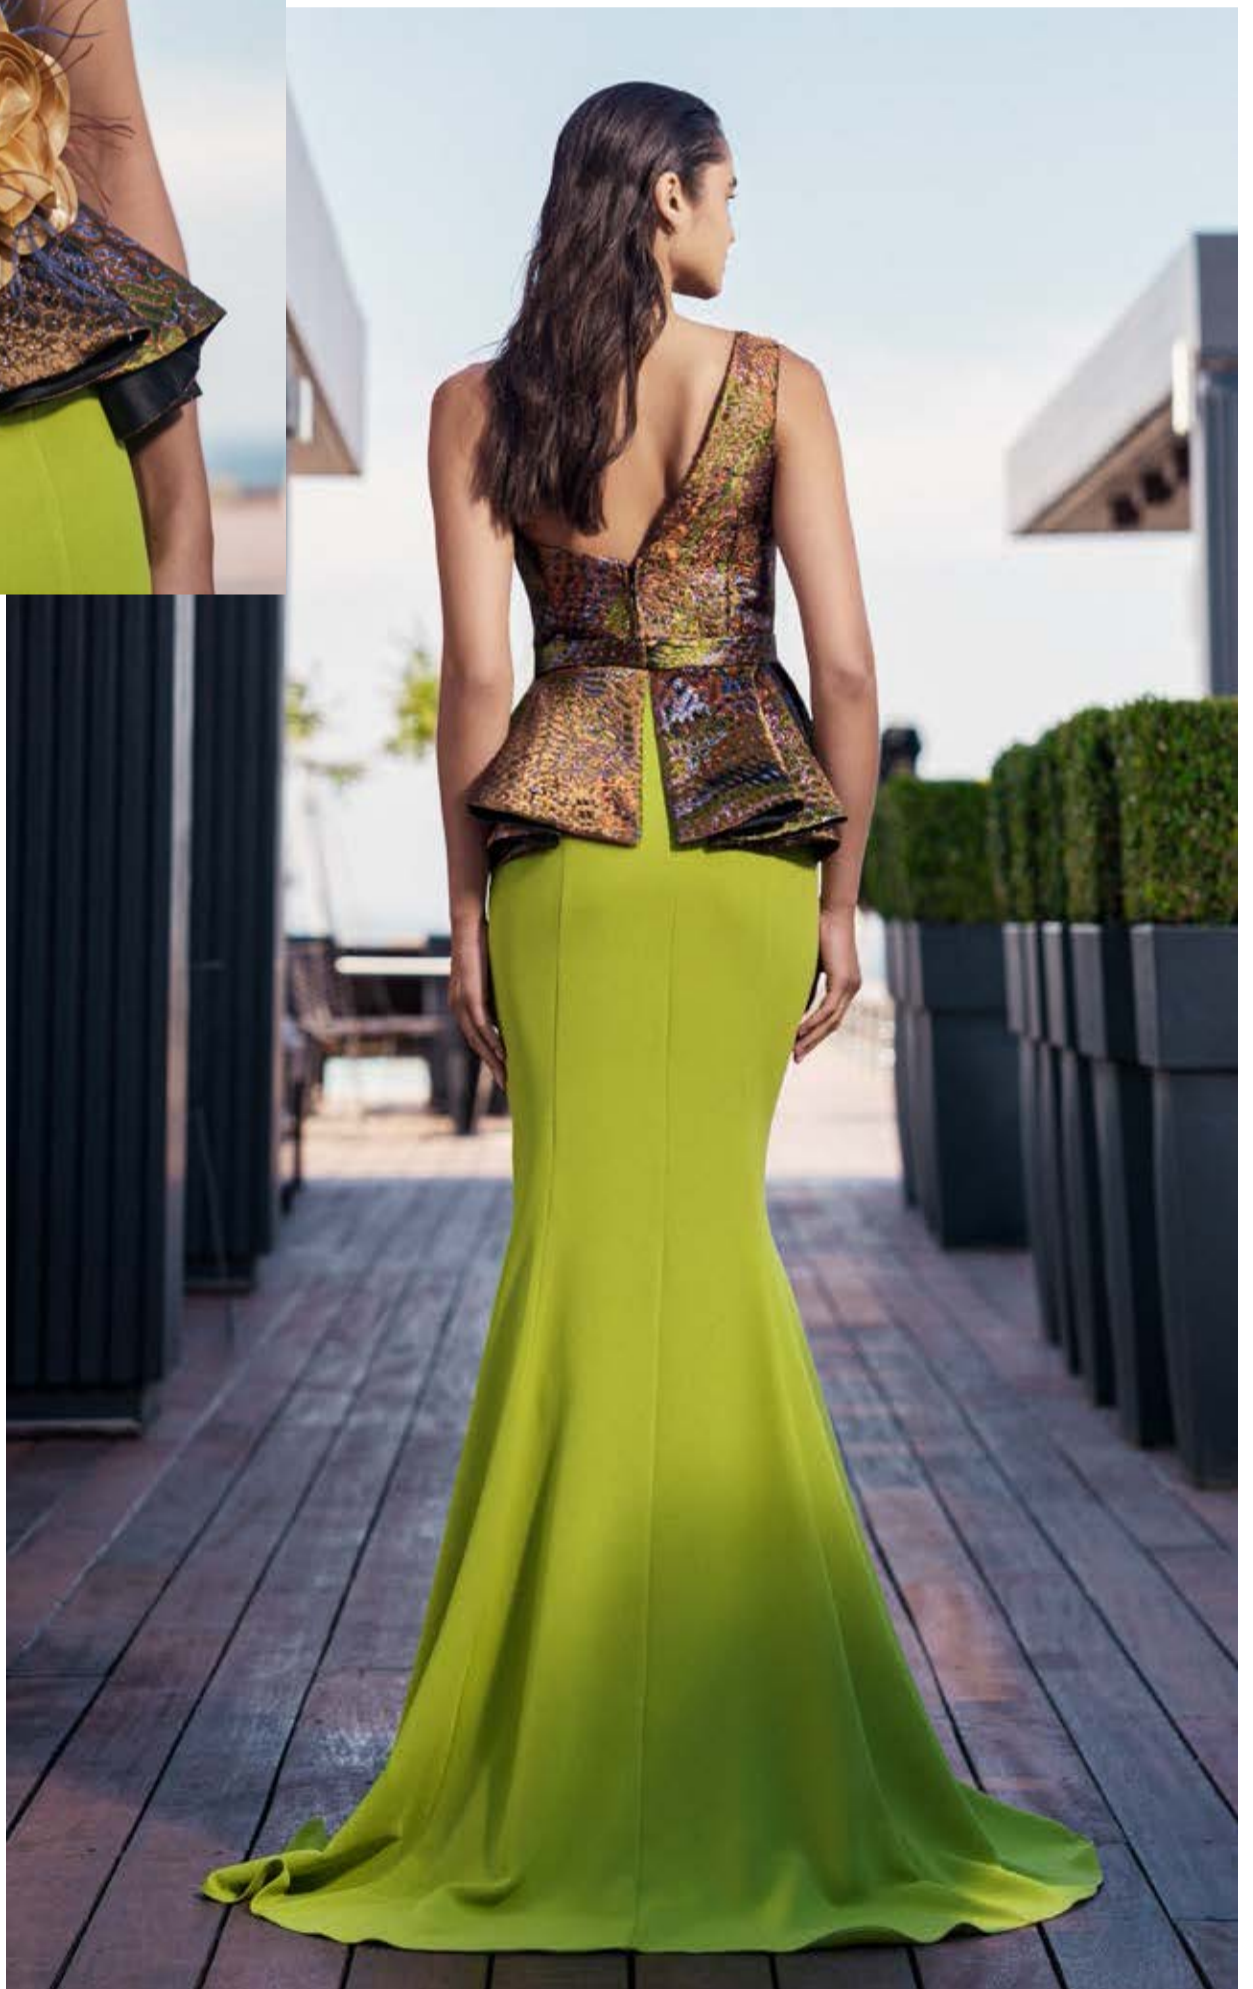

MISCHALIS  
ATELIER

**M3-109501 SET**  
TOP/MIKADO  
SKIRT/CREPE  
CARTELLO 31

**M3-1128 SET**  
TOP/BROKAR  
SKIRT/CREPE  
SELF COLOUR

**M3-8714**  
BROKAR  
SELF COLOUR

**M3-1131 SET**  
TOP/BROKAR  
SKIRT/CREPE  
SELF COLOUR