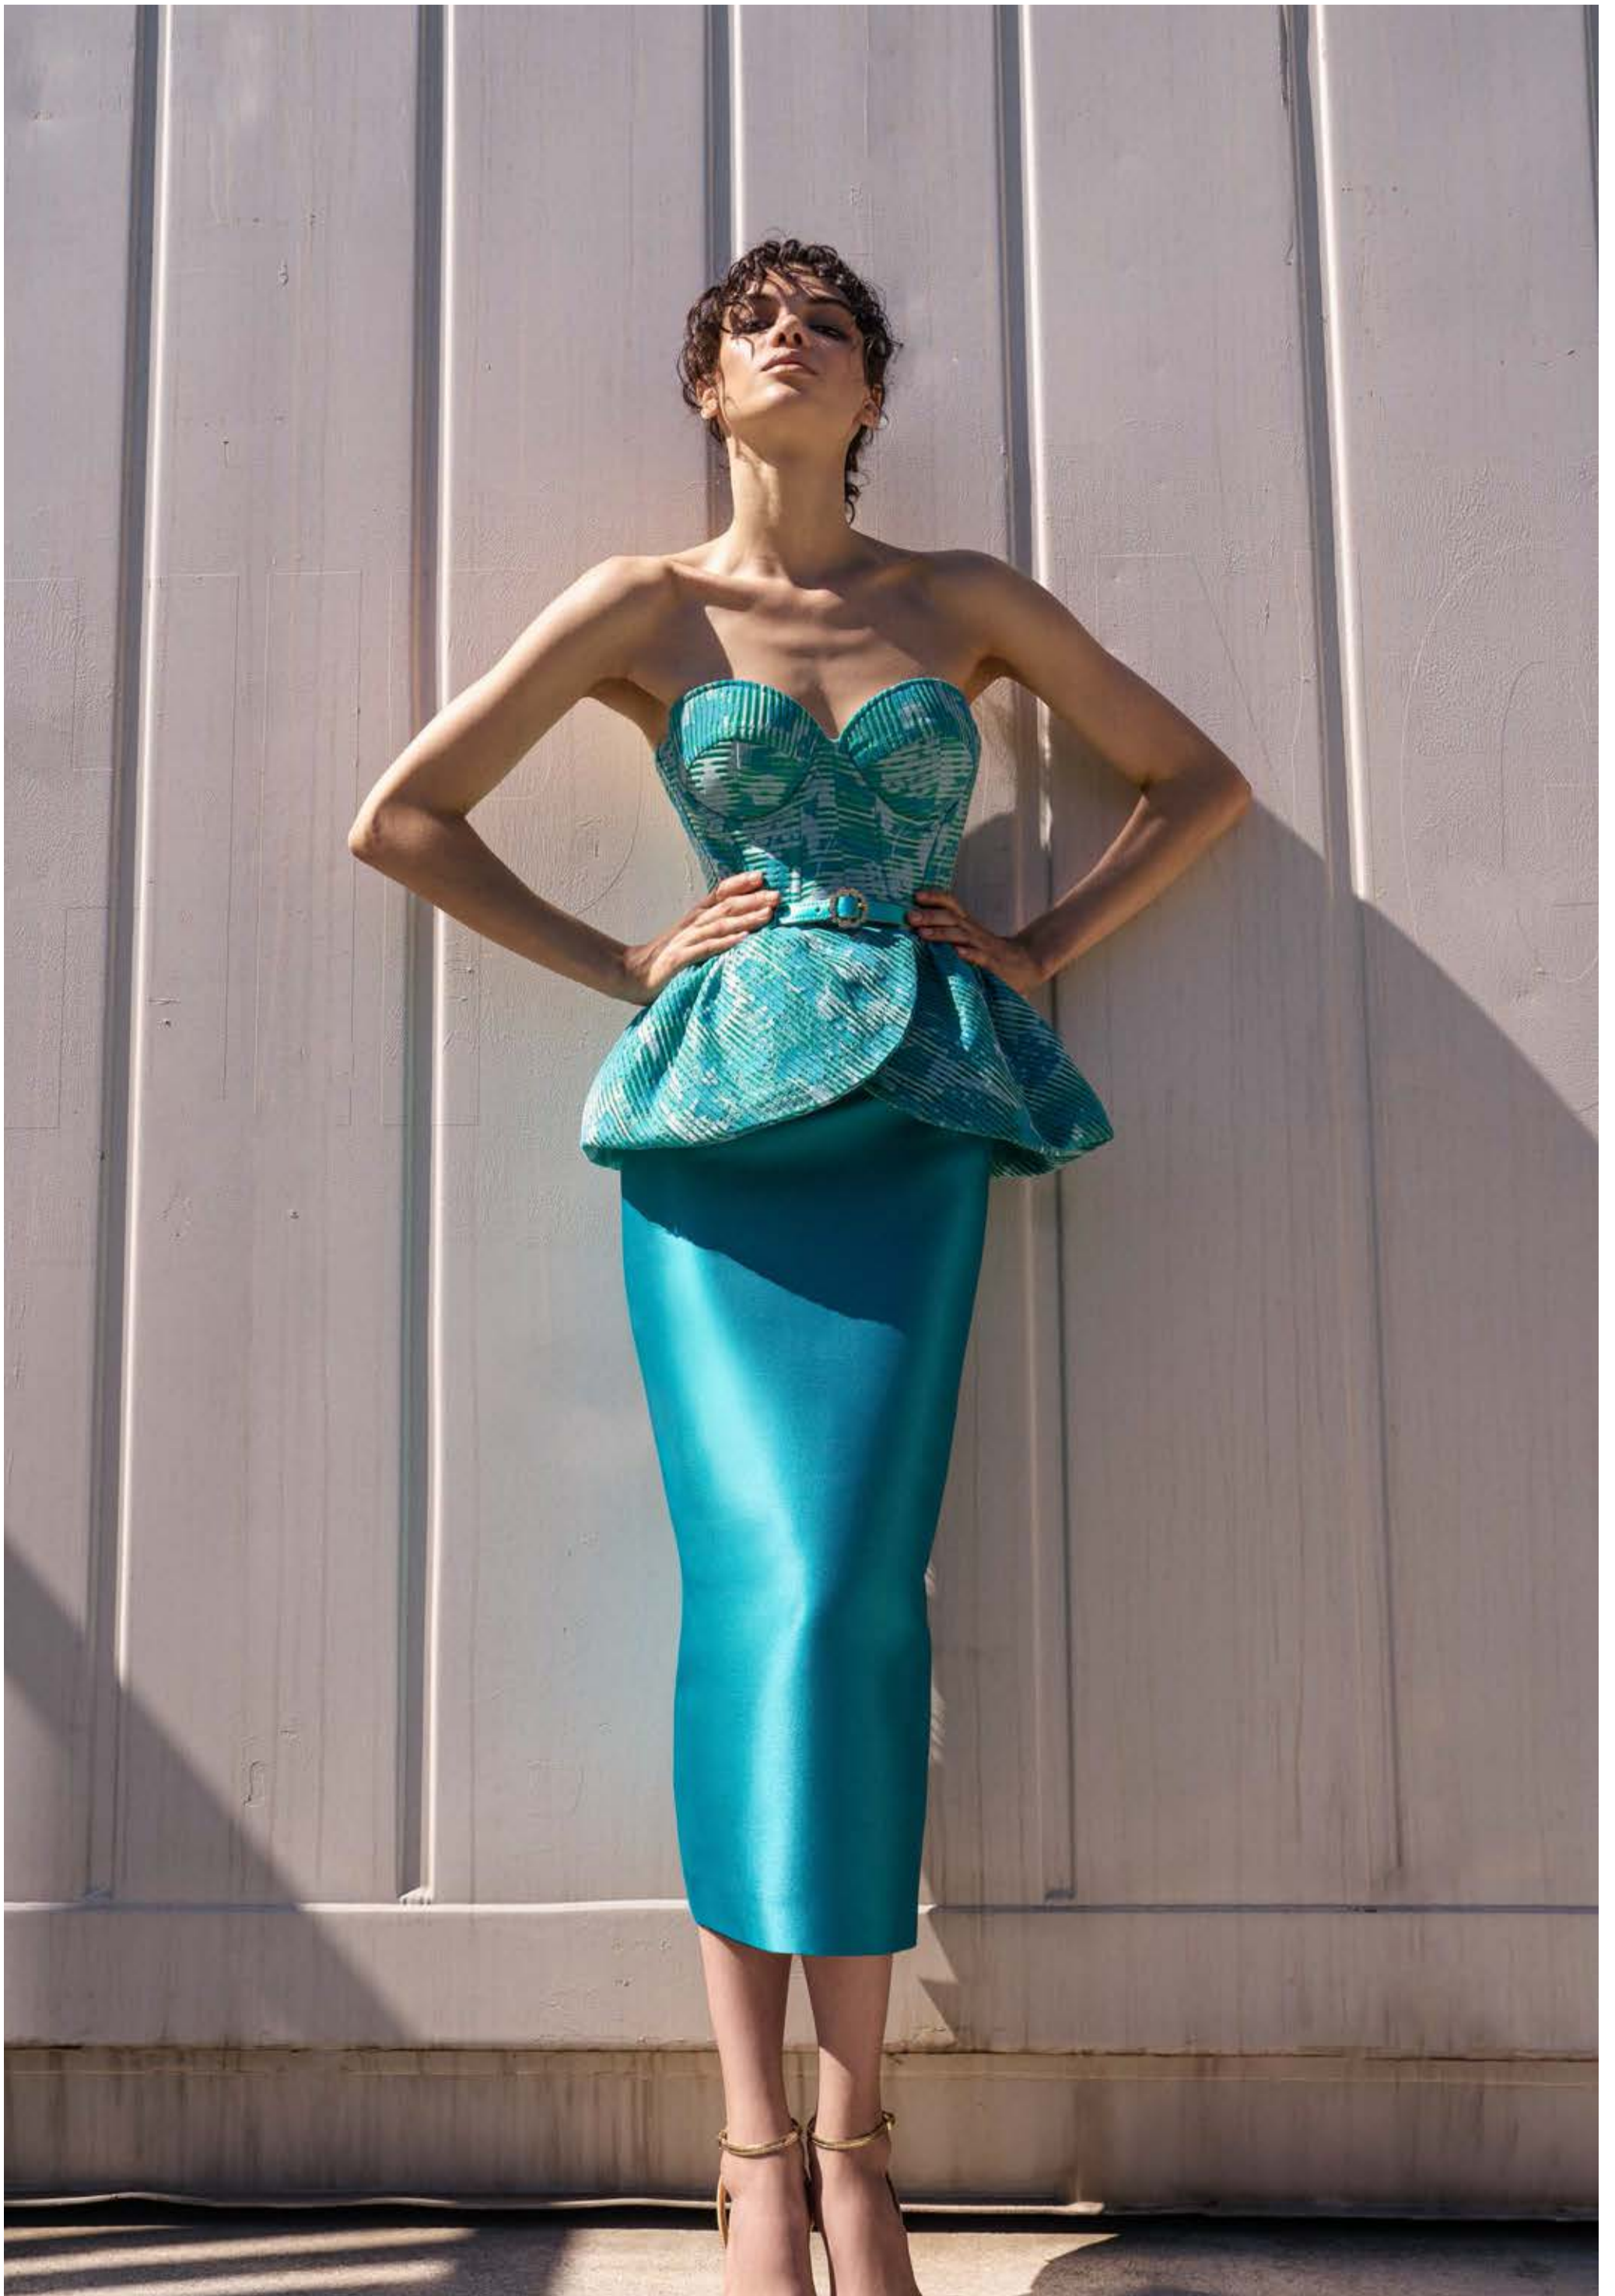

A3-1086 SET
MIKADO
SELF COLOUR